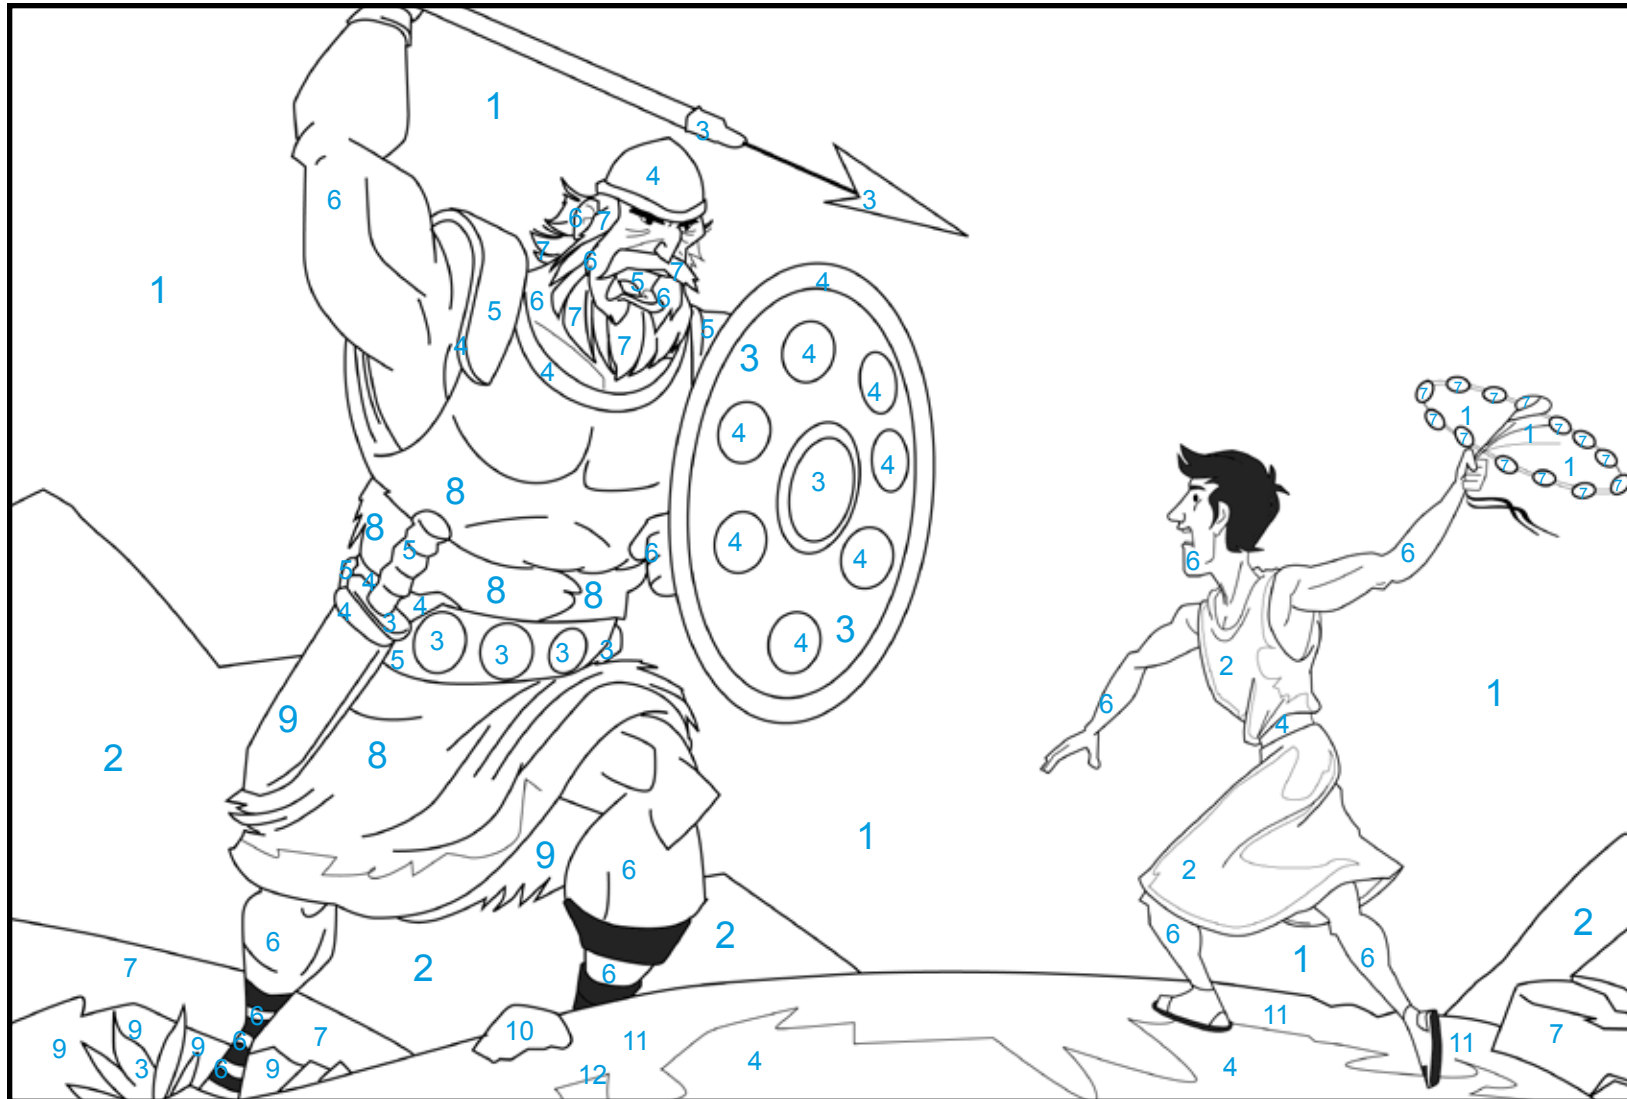

David and Goliath Color by Number

Color each section by the colors shown in the list at the bottom of the page. If you don't have all of the colors listed or find an area that's not numbered, make your best color choice.

1.Sky Blue 2.Light Grey 3.Gold 4.Olive Green 5.Red 6.Skin 7.Gray 8.Brown 9.Moss 10.Dark Gray 11. Light Green

David and Goliath Color by Number

Color each section by the colors shown in the list at the bottom of the page. If you don't have all of the colors listed or find an area that's not numbered, make your best color choice.

1.Sky Blue 2.Light Grey 3.Gold 4.Olive Green 5.Red 6.Skin 7.Gray 8.Brown 9.Moss 10.Dark Gray 11. Light Green